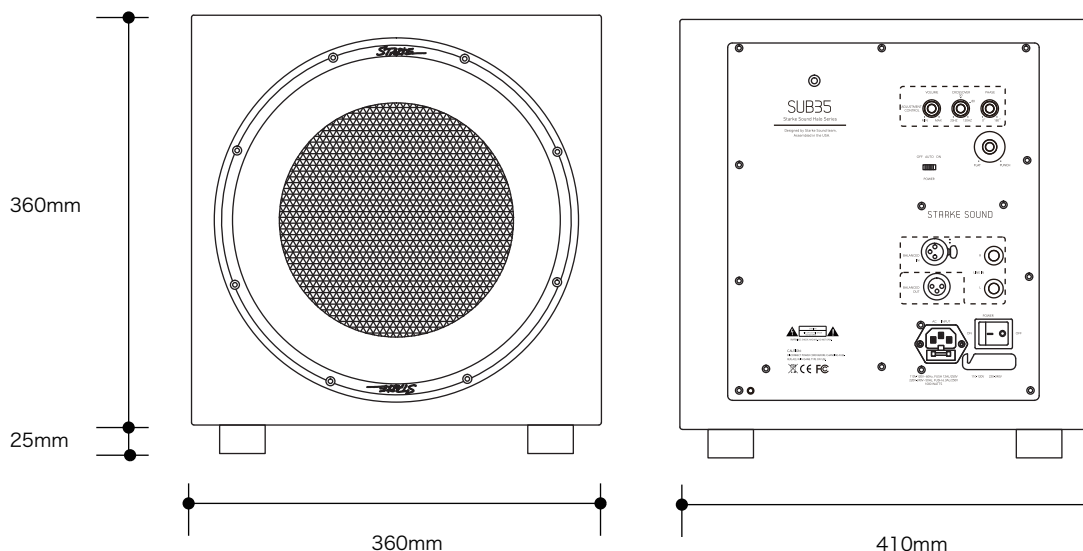

Key Features:

Compact Size, Good WAF (Wife Acceptance Factor)

Uncompromised Deep Bass in compact cabinet (Down to 20hz)

Built in 3200watt ClassH amplifier(max)

12-inch LMF-TECH driver with dual 12-inches carbon fiber sandwiched passive radiator

Adjustable Knob for Response Curve (Flat to Punchy)

Special made halo level circuit boards, OFC cooper layers with thick gold plating

Red and white high gloss piano lacquer finishing, or Black matte lacquer finish option

115/230V switchable