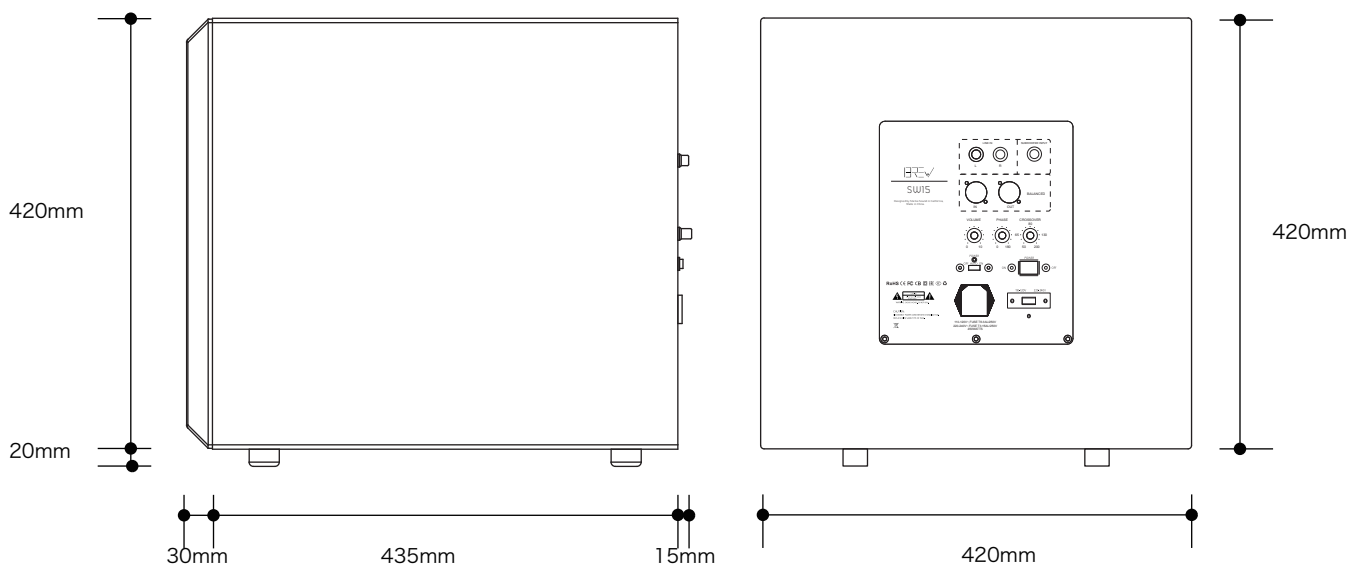

15-inch powerful driver

115/230V switchable

Technical Specifications

Drivers	15 inch
Amplifier	475W RMS (950W short-term)
Max SPL output (1m)	116dB
Frequency response (± 3 dB)	14Hz-240Hz
Active driver	15 inch 1-piece glass fibre sandwich cone
Radiator	None
Voice coil	Four-layer, 51.5mm, PICCAW wire
Basket	Powder-coated cast steel basket
Magnets	High-grade ferrite magnets
LMF Technology	No
Cabinet Structure	Sealed Box
Input terminals	XLR balanced input RCA stereo inputs, a pair
Volume control	Yes
Crossover	25-120Hz
Phase	0-180 degrees
Equalizer	None
Bass Enhancement(Flat-Punch knob)	Yes
Power selector	Off/Auto/On
Volt Switch	115V/230V
Power Consumption	Standby: 2W Idle: 12W Maximum: 850W
Grille	Fabric mesh over MDF frame
Finish	Matte
Color options	Black
Full size	H 17.3 x W 16.5 x D 18.9 inches (w/ foot) H 440 x W 420 x D 480mm (w/ foot)
Weight	55 lbs (25kg)
Shipping size	L 24.3 x W 21.5 x H 21.9 inches L 618 x W 548 x H 557mm
Shipping weight	63 lbs (28.6kg)
Warranty	3 years (from original purchase date)