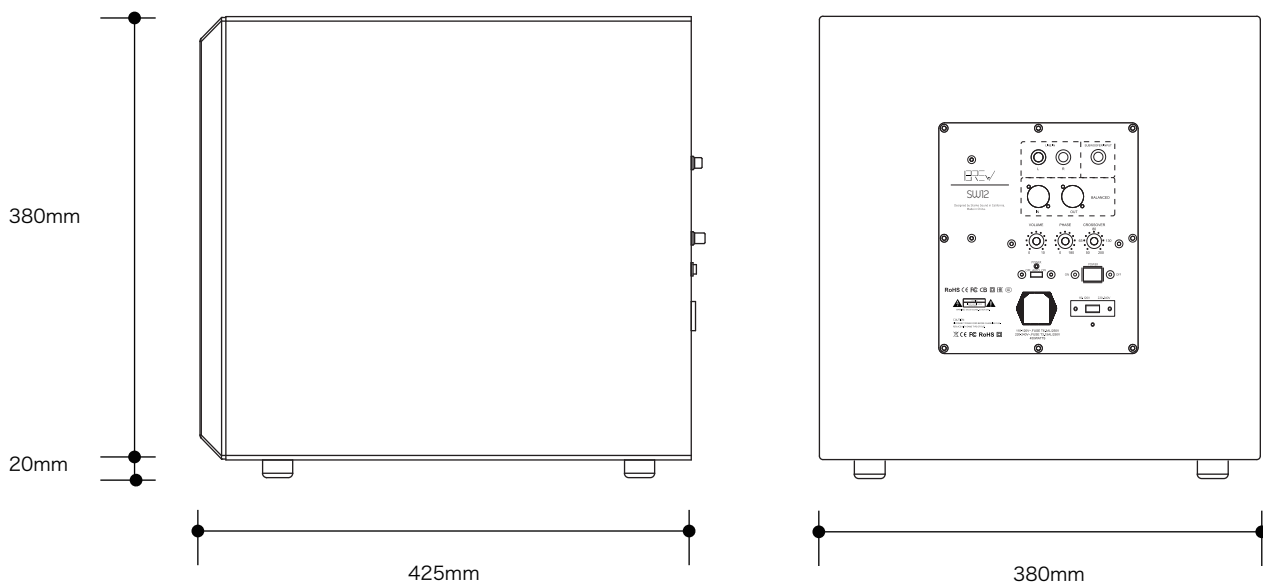

Key Features:

- Great performance, great value for the price range
- Uncompromised Deep Bass(Down to 16hz)
- Built in 900watt ClassD amplifier(max)
- 12-inch powerful driver
- 115/230V switchable